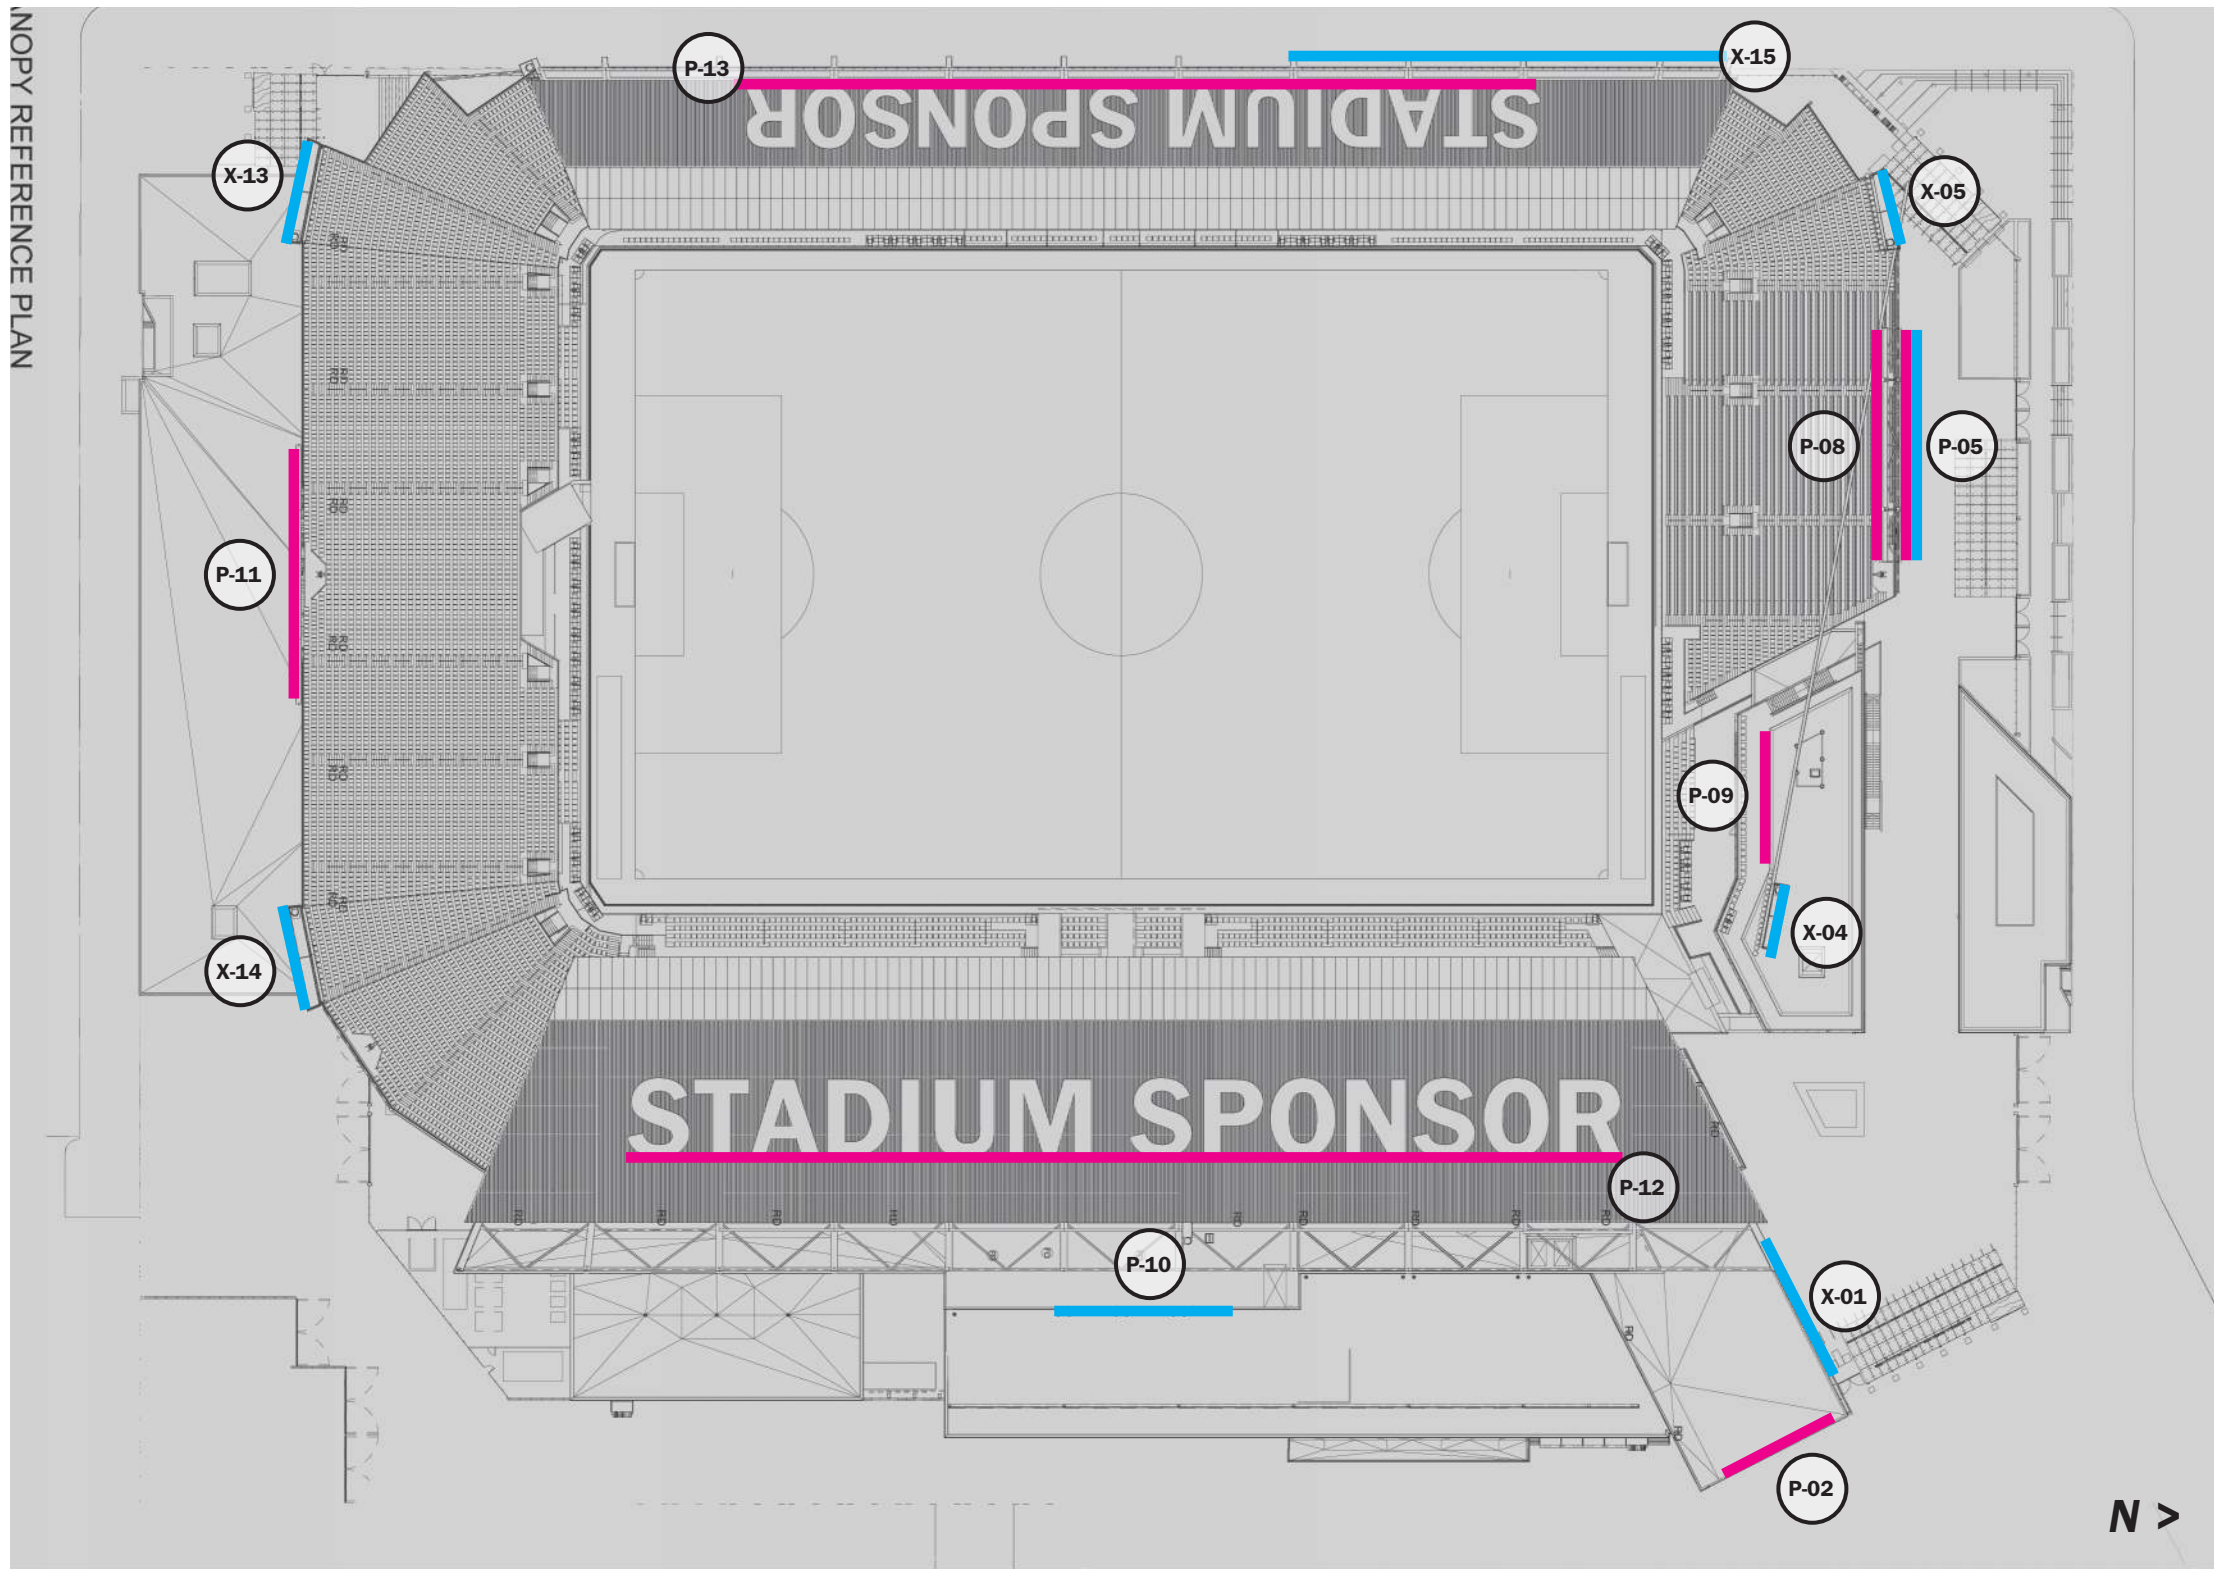

500 ROOF LEVEL PLAN

SIGN TYPE P - SPONSORSHIP SIGNAGE

- **P-02** STADIUM SPONSOR ID - TOP OF STAIR TOWER
- **P-05** STADIUM ID - SPONSOR / DC UNITED
- **P-08** STADIUM SPONSOR ID - NORTH INTERIOR BOWL
- **P-09** BAR SPONSOR ID
- **P-10** STADIUM SPONSOR ID - SOUTH INTERIOR BOWL
- **P-11** STADIUM SPONSOR ID - SOUTH
- **P-12** STADIUM SPONSOR ID - EAST ROOF CANOPY
- **P-13** STADIUM SPONSOR ID - WEST ROOF CANOPY

SIGN TYPE X - EXTERIOR BRAND GRAPHICS

- **X-01** BANNER GRAPHICS
- **X-04** DC UNITED BANNER
- **X-05** DC UNITED BANNER
- **X-13** DC UNITED BANNER
- **X-14** DC UNITED BANNER
- **X-15** STADIUM DC UNITED ID