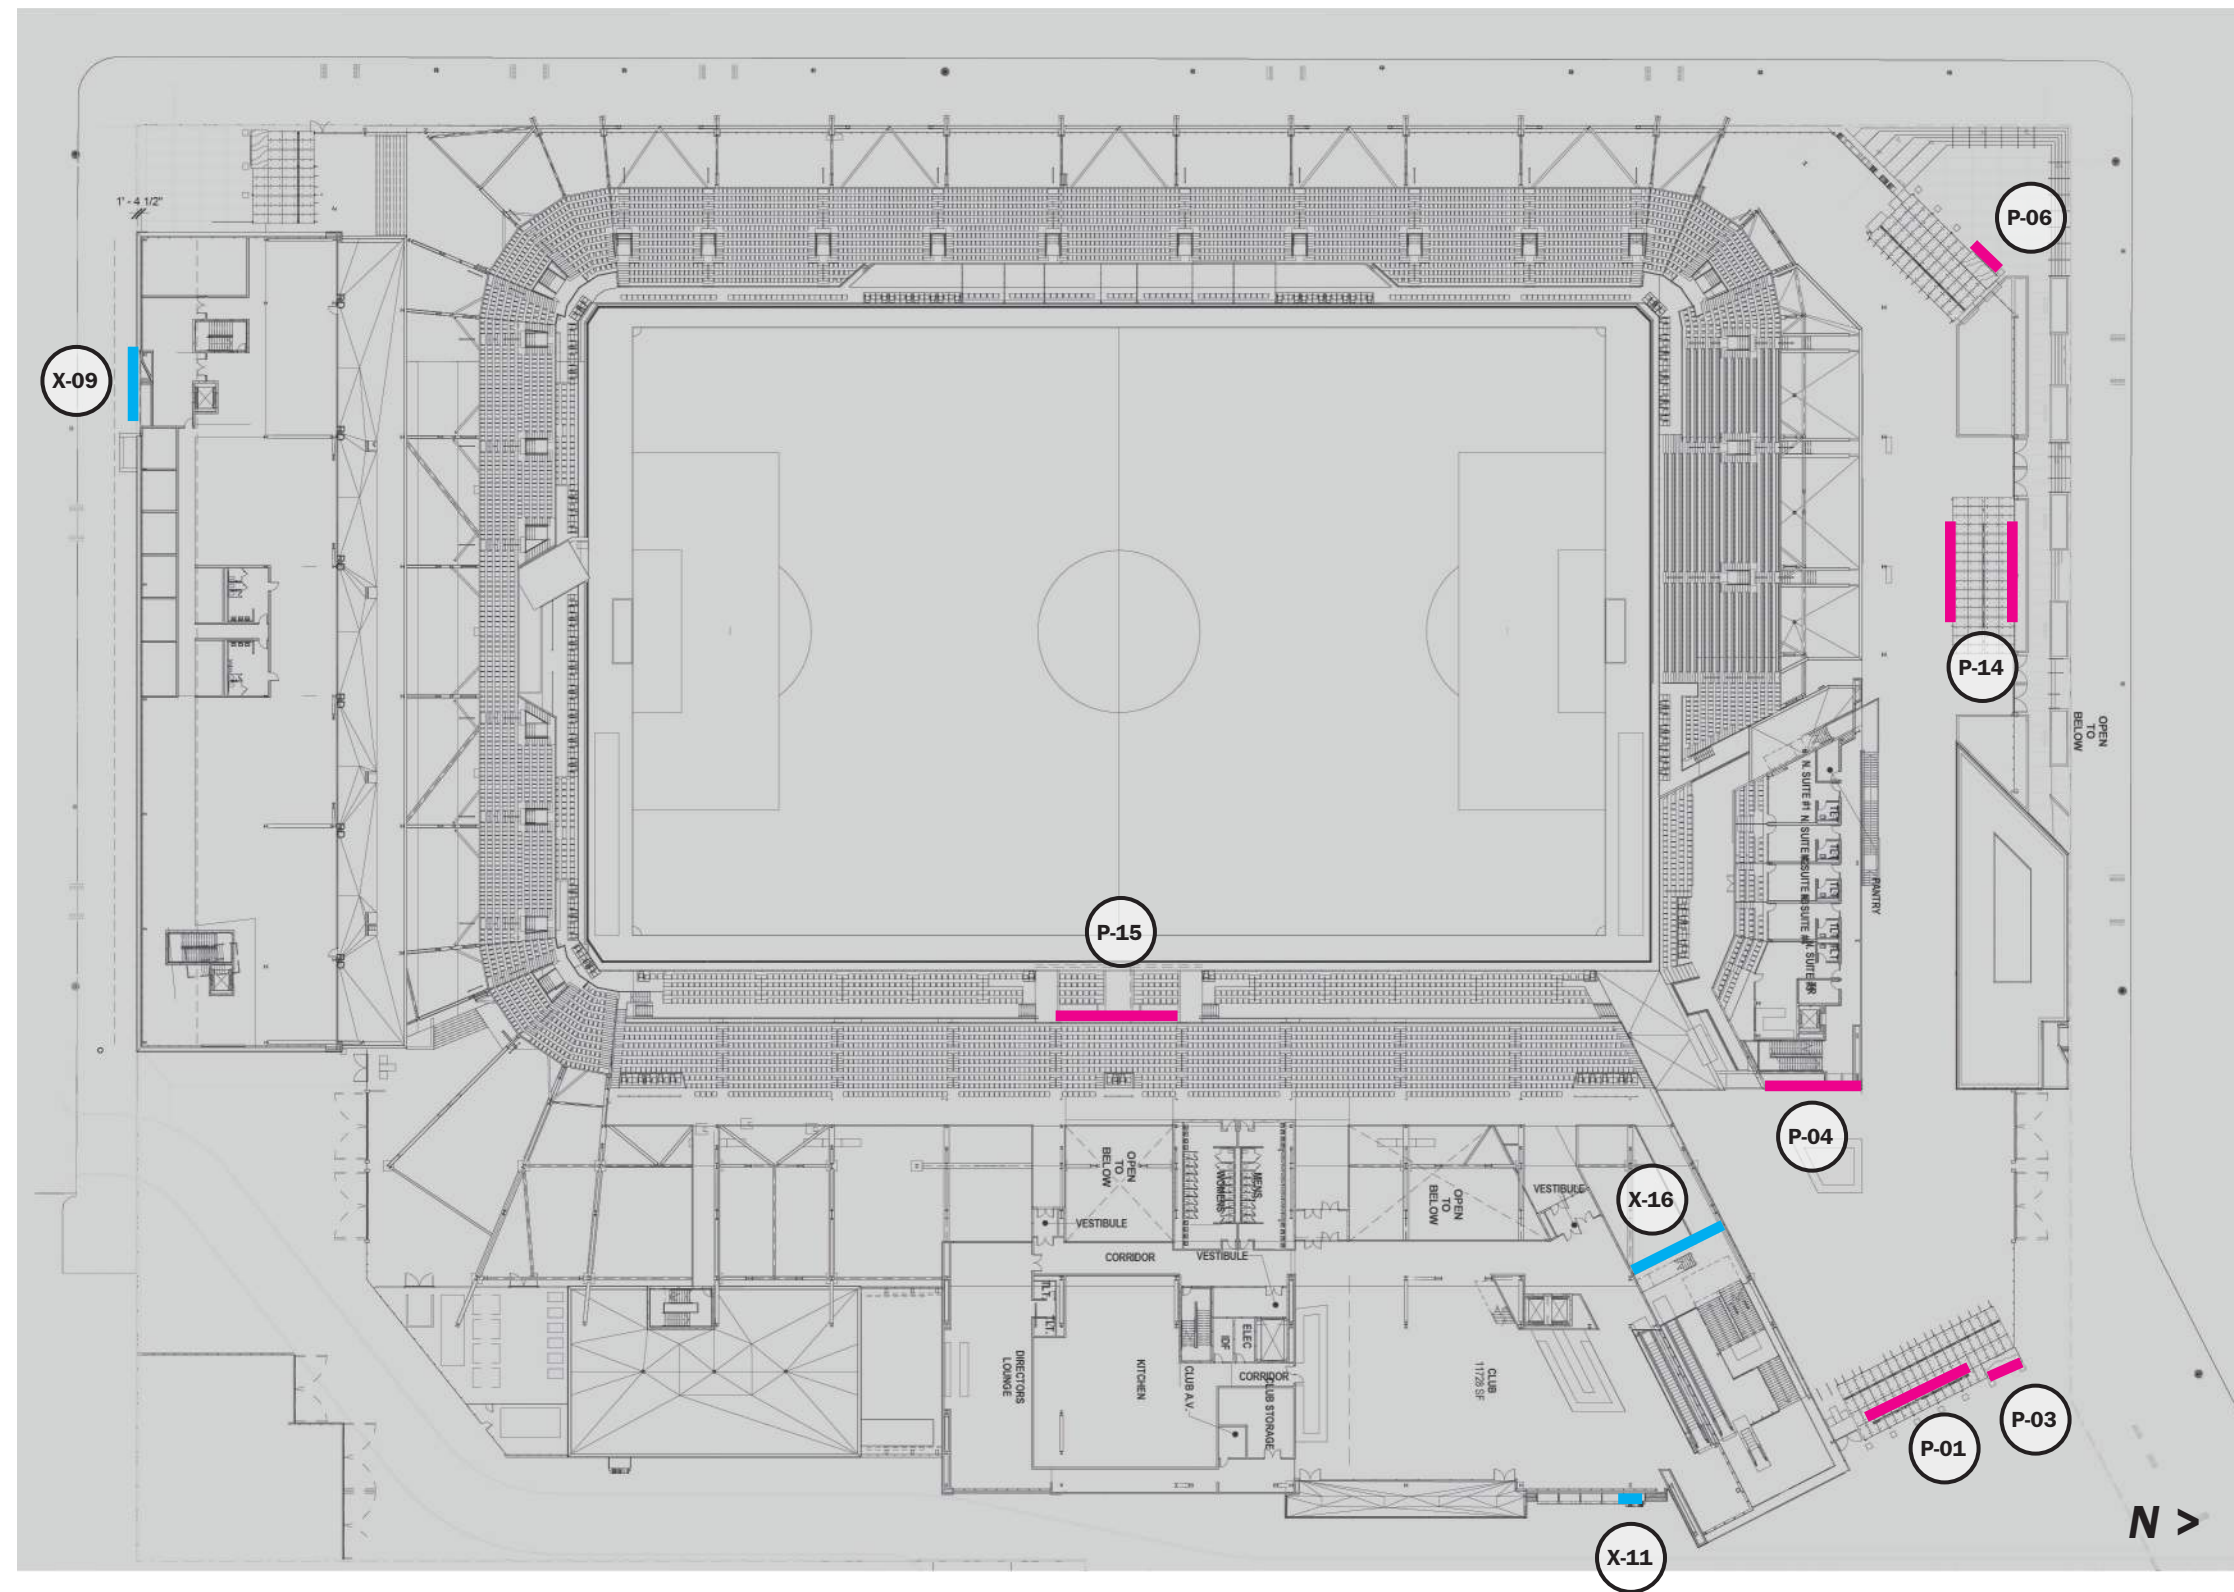

200 CLUB LEVEL PLAN

SIGN TYPE P - SPONSORSHIP SIGNAGE

- **P-01** STADIUM SPONSOR ID - NORTHEAST GATE
- **P-03** GATE SPONSOR PORTAL - NORTHEAST GATE
- **P-04** CLUB SPONSOR
- **P-06** GATE SPONSOR PORTAL - NORTHWEST GATE
- **P-14** BAR SPONSOR ID
- **P-15** STADIUM SPONSOR ID - PLAYER SEATS

SIGN TYPE X - EXTERIOR BRAND GRAPHICS

- **X-02** TEAM STORE DCU LOGOS
- **X-03** TEAM STORE BRANDING
- **X-06** DC UNITED LARGESCALE LETTERS
- **X-09** DC UNITED OFFICE ID
- **X-11** TICKETING ID
- **X-16** DC UNITED LOGO