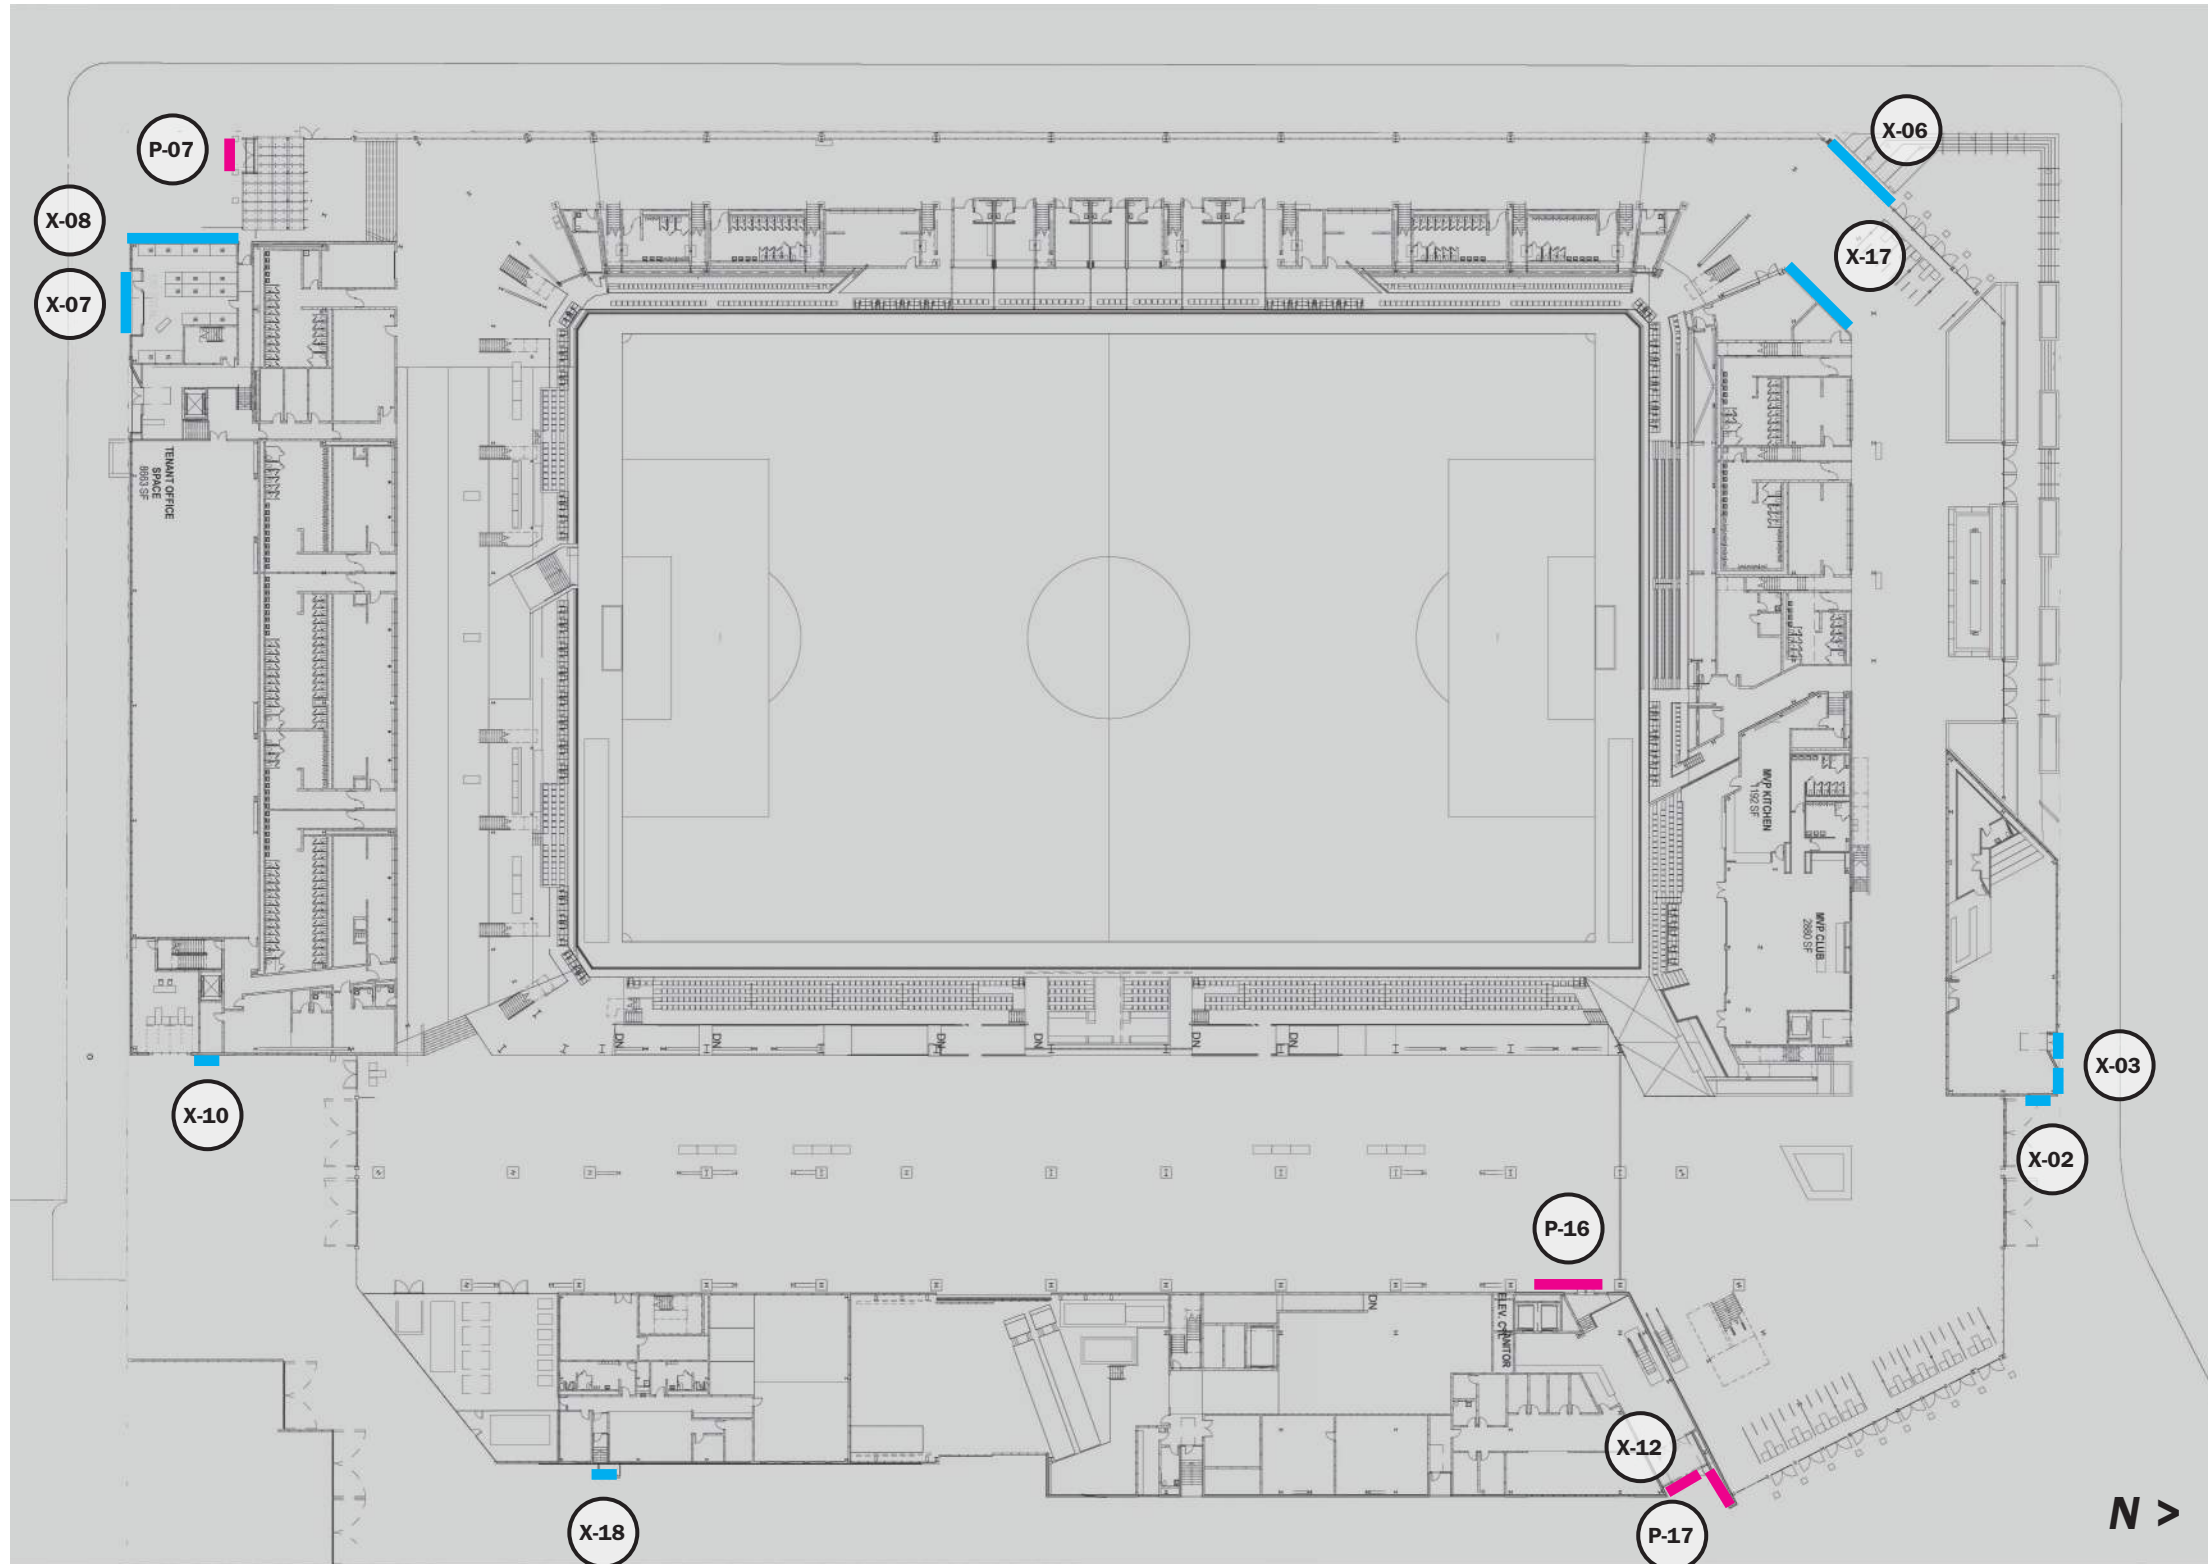

100 CONCOURSE LEVEL PLAN

SIGN TYPE P - SPONSORSHIP SIGNAGE

- **P-07** GATE SPONSOR PORTAL - SOUTHWEST GATE
- **P-16** CLUB SPONSOR ENTRY ID
- **P-17** CLUB SPONSOR ENTRY ID

SIGN TYPE X - EXTERIOR BRAND GRAPHICS

- **X-02** TEAM STORE DCU LOGOS
- **X-03** TEAM STORE BRANDING
- **X-06** DC UNITED LARGESCALE LETTERS
- **X-07** BIKE VALET ID
- **X-08** BIKE VALET WINDOW GRAPHICS
- **X-10** TEAM OFFICE BRANDING
- **X-12** PREMIUM ENTRY ID
- **X-17** DC UNITED LOGO
- **X-18** DC UNITED LOGO